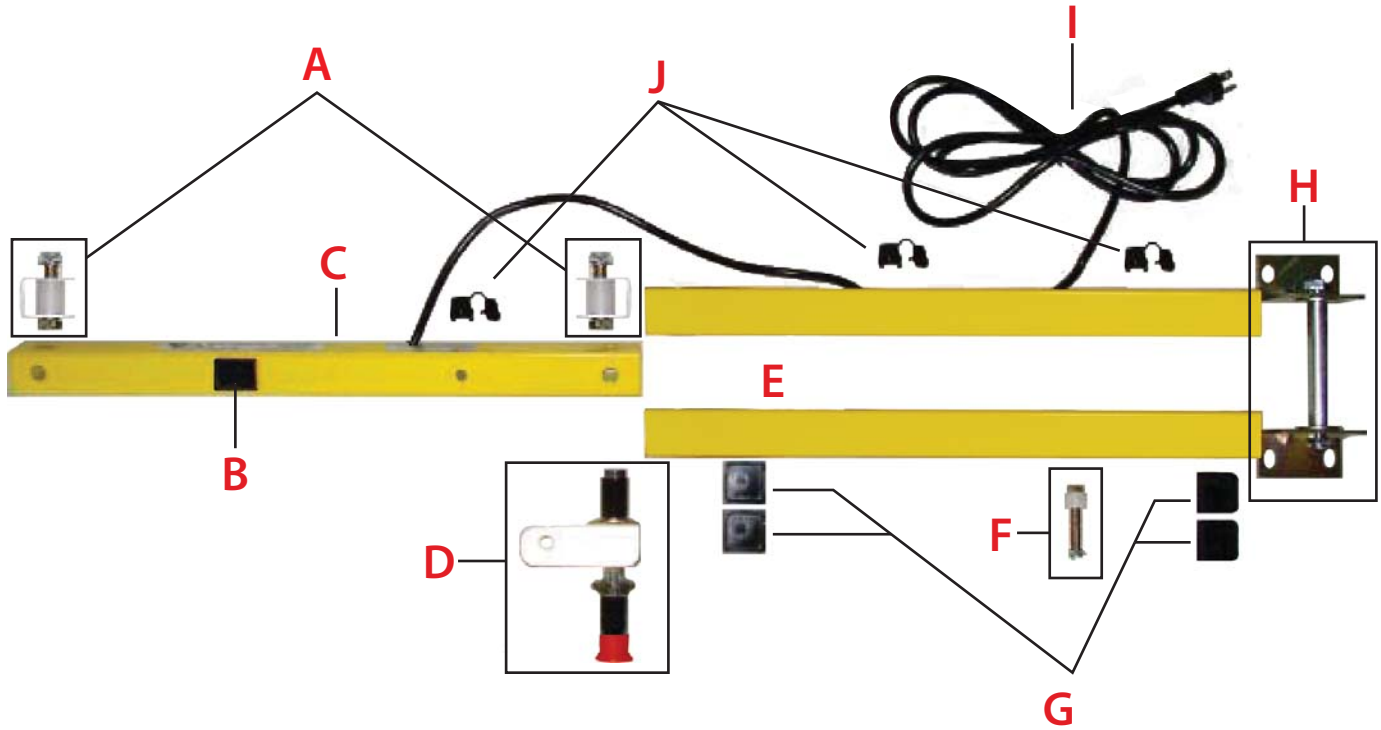

HPSHEAD-P Parts Breakdown

<u>Key</u>	<u>Part #</u>	<u>Description</u>
A	733024	Power Cord
B	410129	Strain Relief Bushing
C	403003	ON-OFF Switch
D	160718T	Lamp Housing Bracket
E	160719T	Igniter
F	160720T	Ballast
G	160721T	Igniter/Ballast Compartment
H	203003Y	Light Diffuser Grille
I	160722T	Lamp Socket
J	160723T	Lamp Socket Ring
K	160724T	DLHPS Reflector/Housing

DSDL Arm Parts Breakdown

<u>Key</u>	<u>Part #</u>	<u>QTY. #</u>	<u>Description</u>
A	160713T	2	Internal Support Bracer
B	413019	1	Luminaire Power Receptacle
C	103045	1	Lamp Arm
D	160715T	1	Swivel Bracket W/ Supports
E	10069	2	Wall Arm
F	160716T	1	Arm Stop
G	820213	4	Closure Cap
H	160717T	1	Wall Mount Bracket
I	733016	1	Power Cord
J	413007	3	Strain Relief Bushing